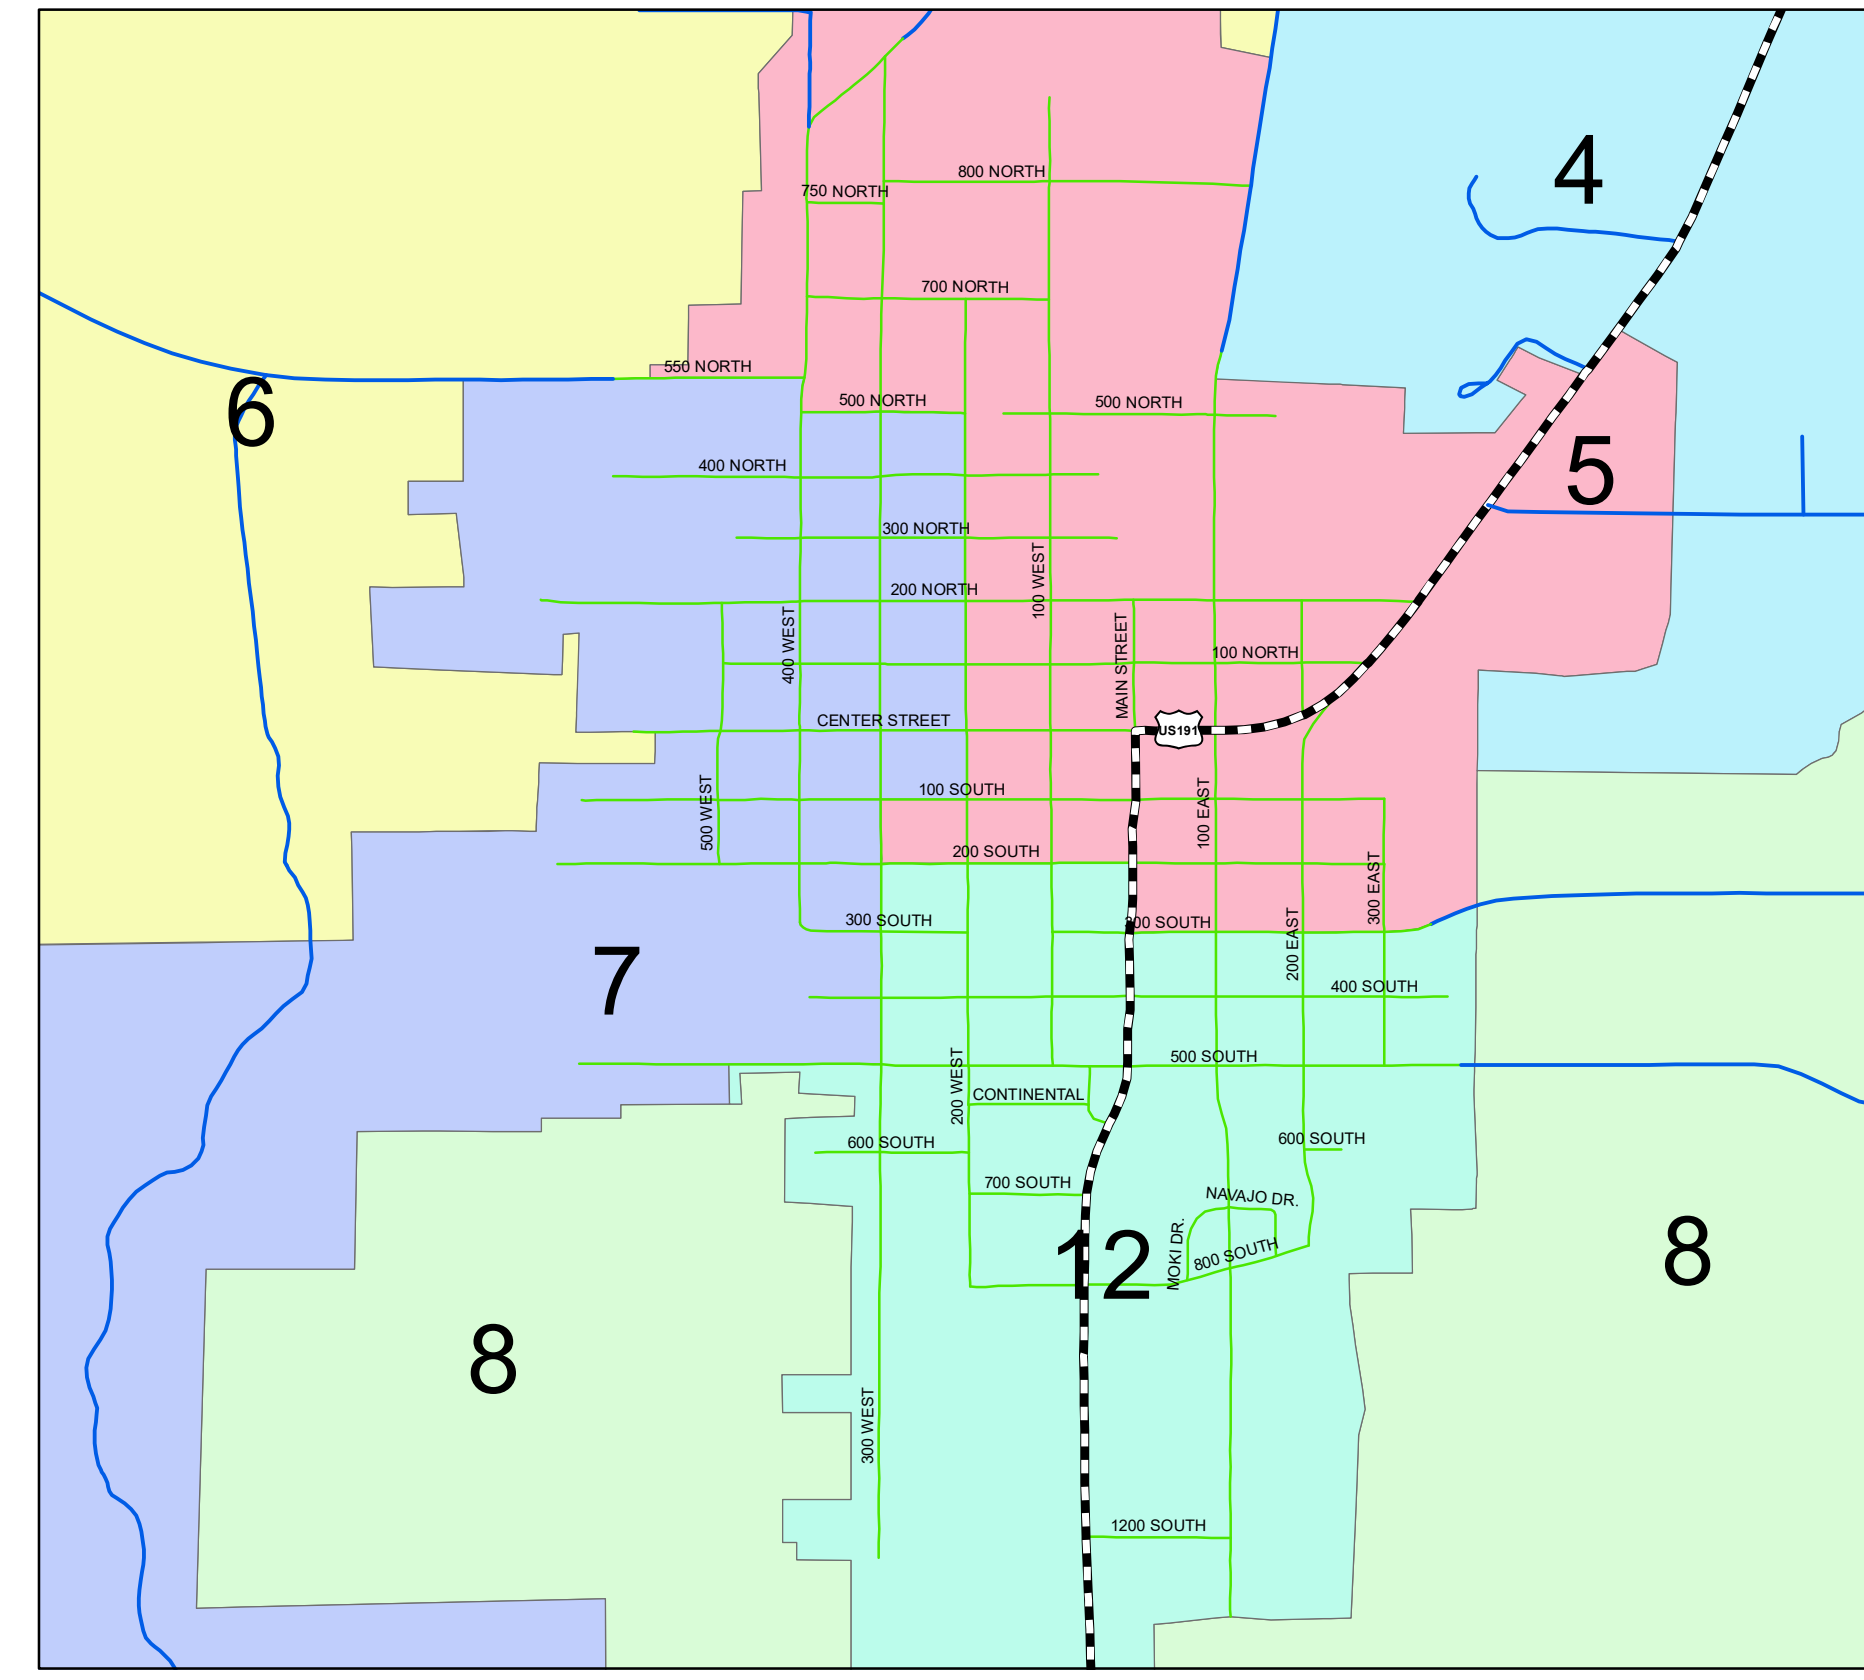

San Juan County, Utah Voting Precincts

Blanding Area

Blanding City

Legend

<all other values>

DIST_ID

- 1
- 2
- 3
- 4
- 5
- 6
- 7
- 8
- 9
- 10
- 11
- 12

Road Legend

CLASS

- US Highway
- State Highway
- B Road
- C Road
- D Road/Reservation Road