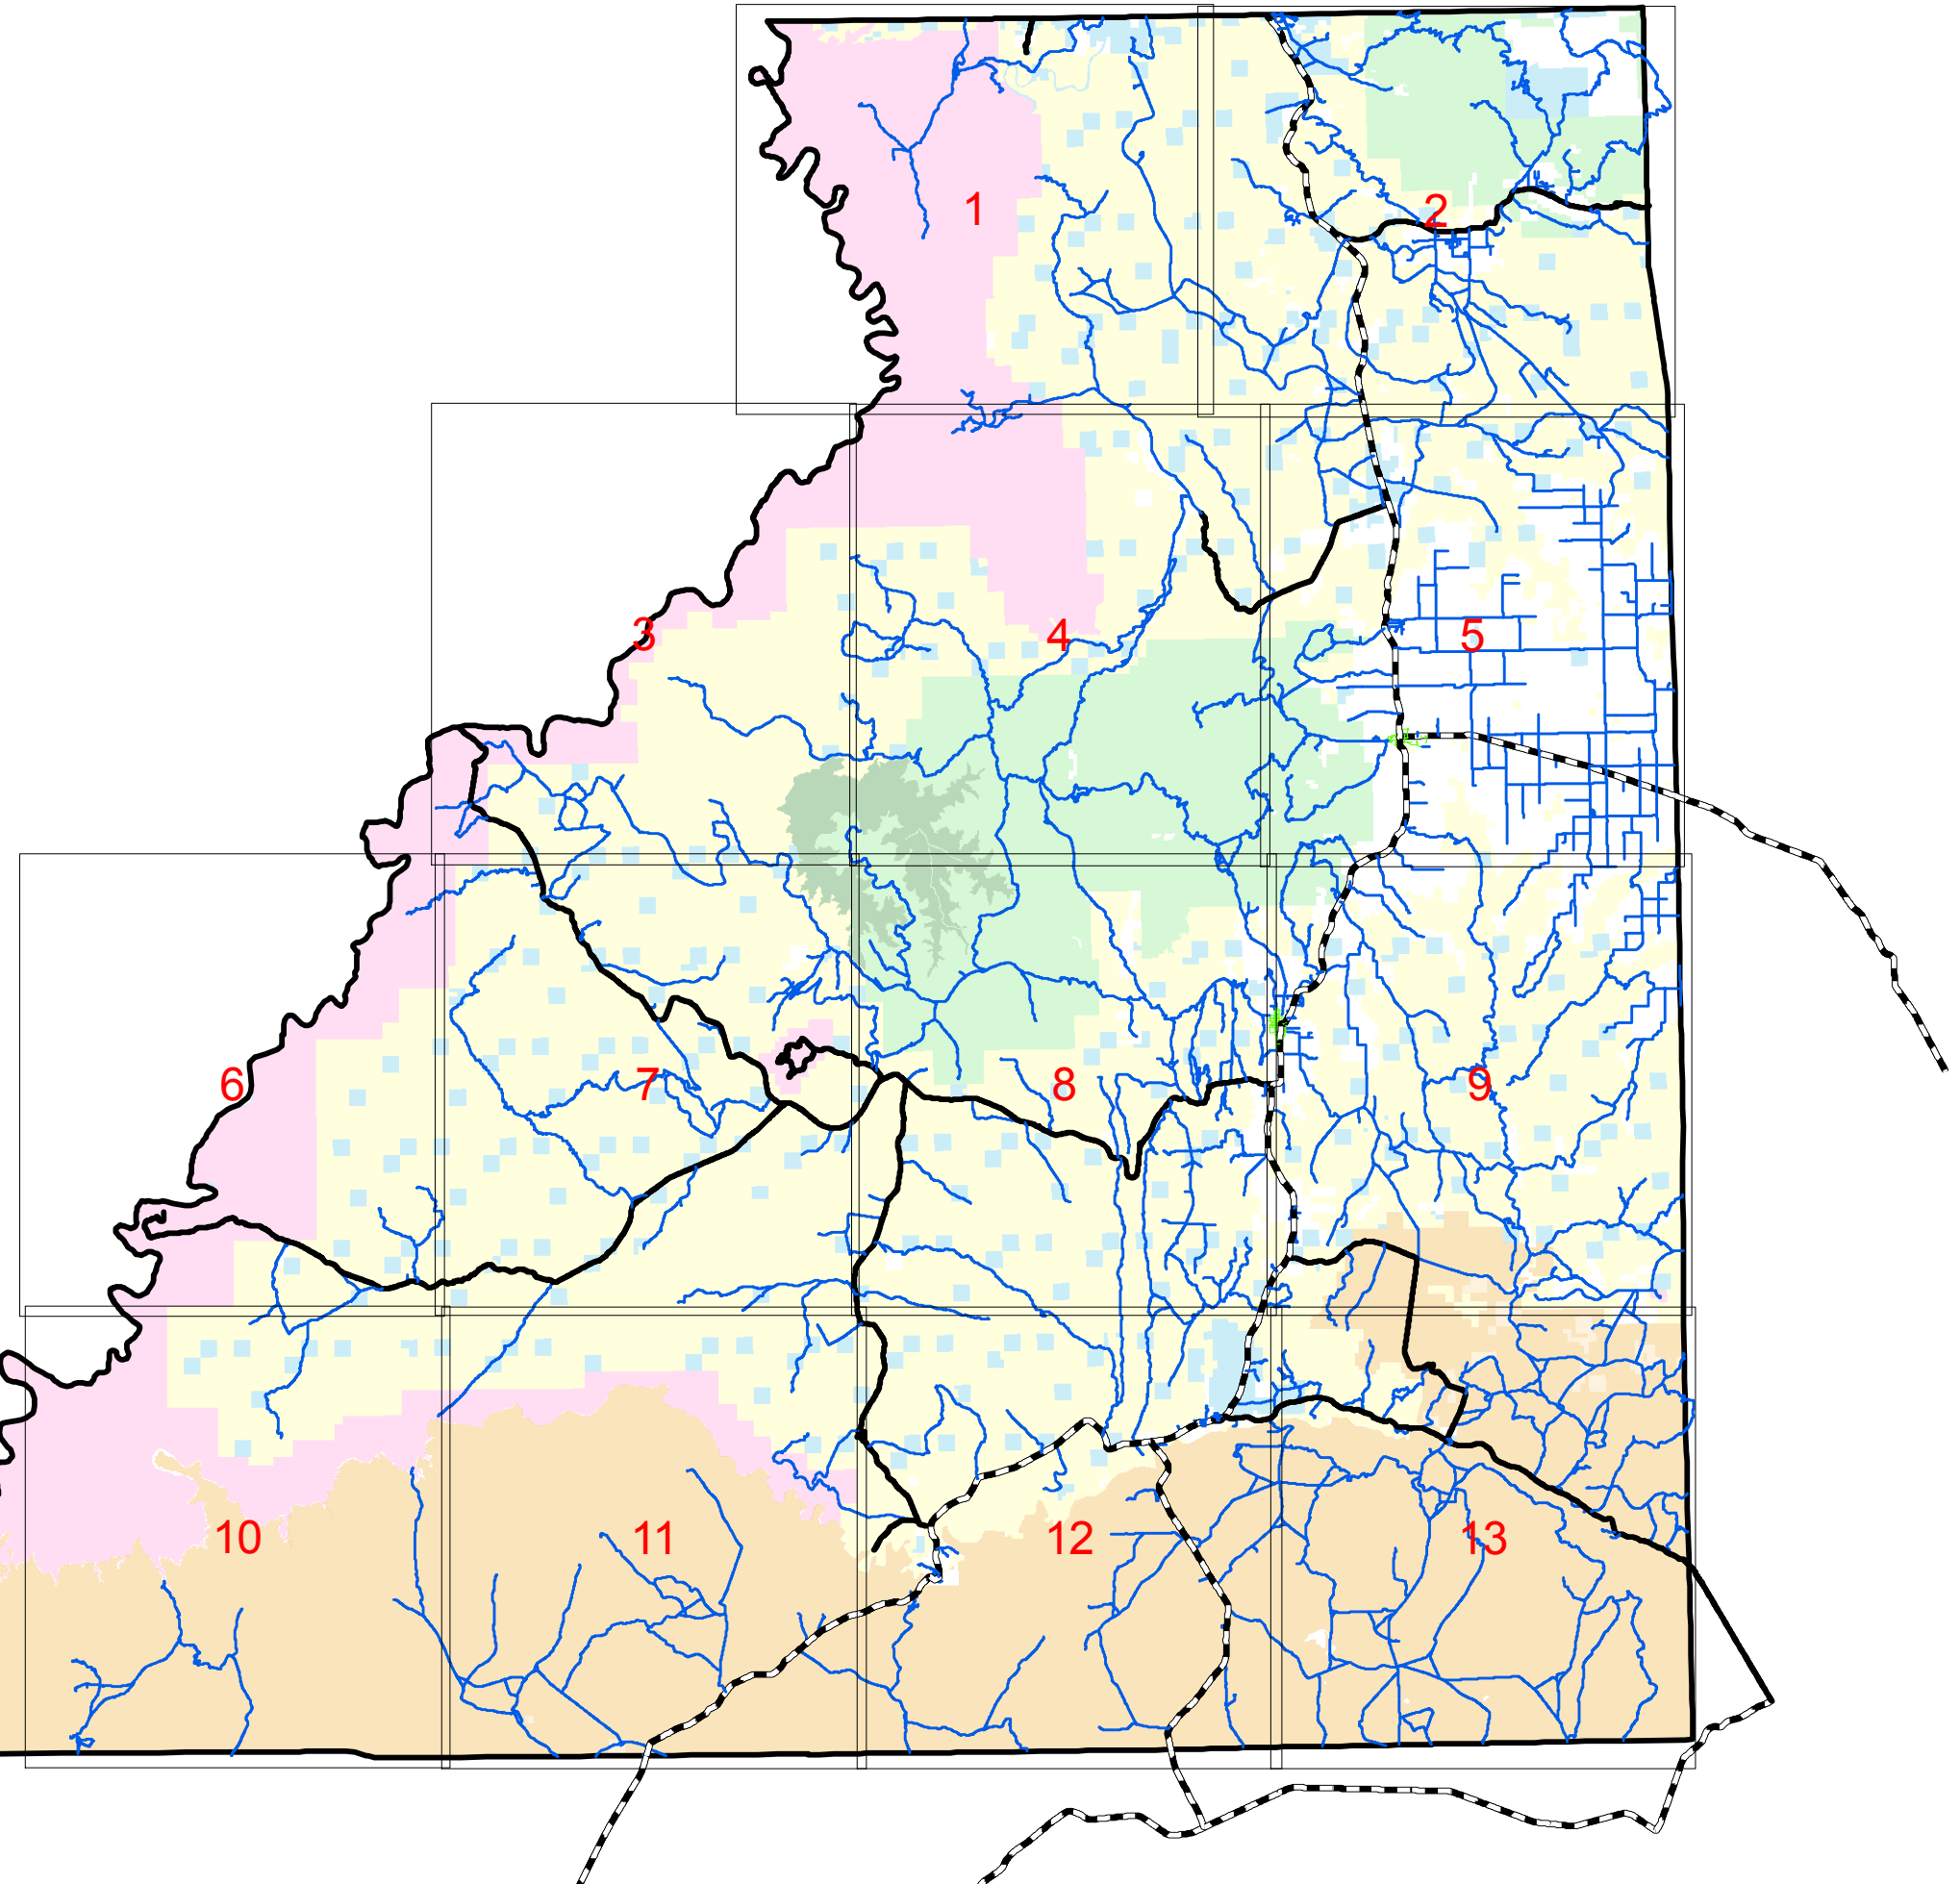

# San Juan County Travel Plan Map Index

## Legend

### Roads

<all other values>

### CLASS

- US Highway
- State Highway
- B Road
- C Road
- D Road
- Private
- Native American
- State
- BLM
- Forest Service
- National Parks/Rec Areas
- Wilderness

SAN JUAN COUNTY, UTAH