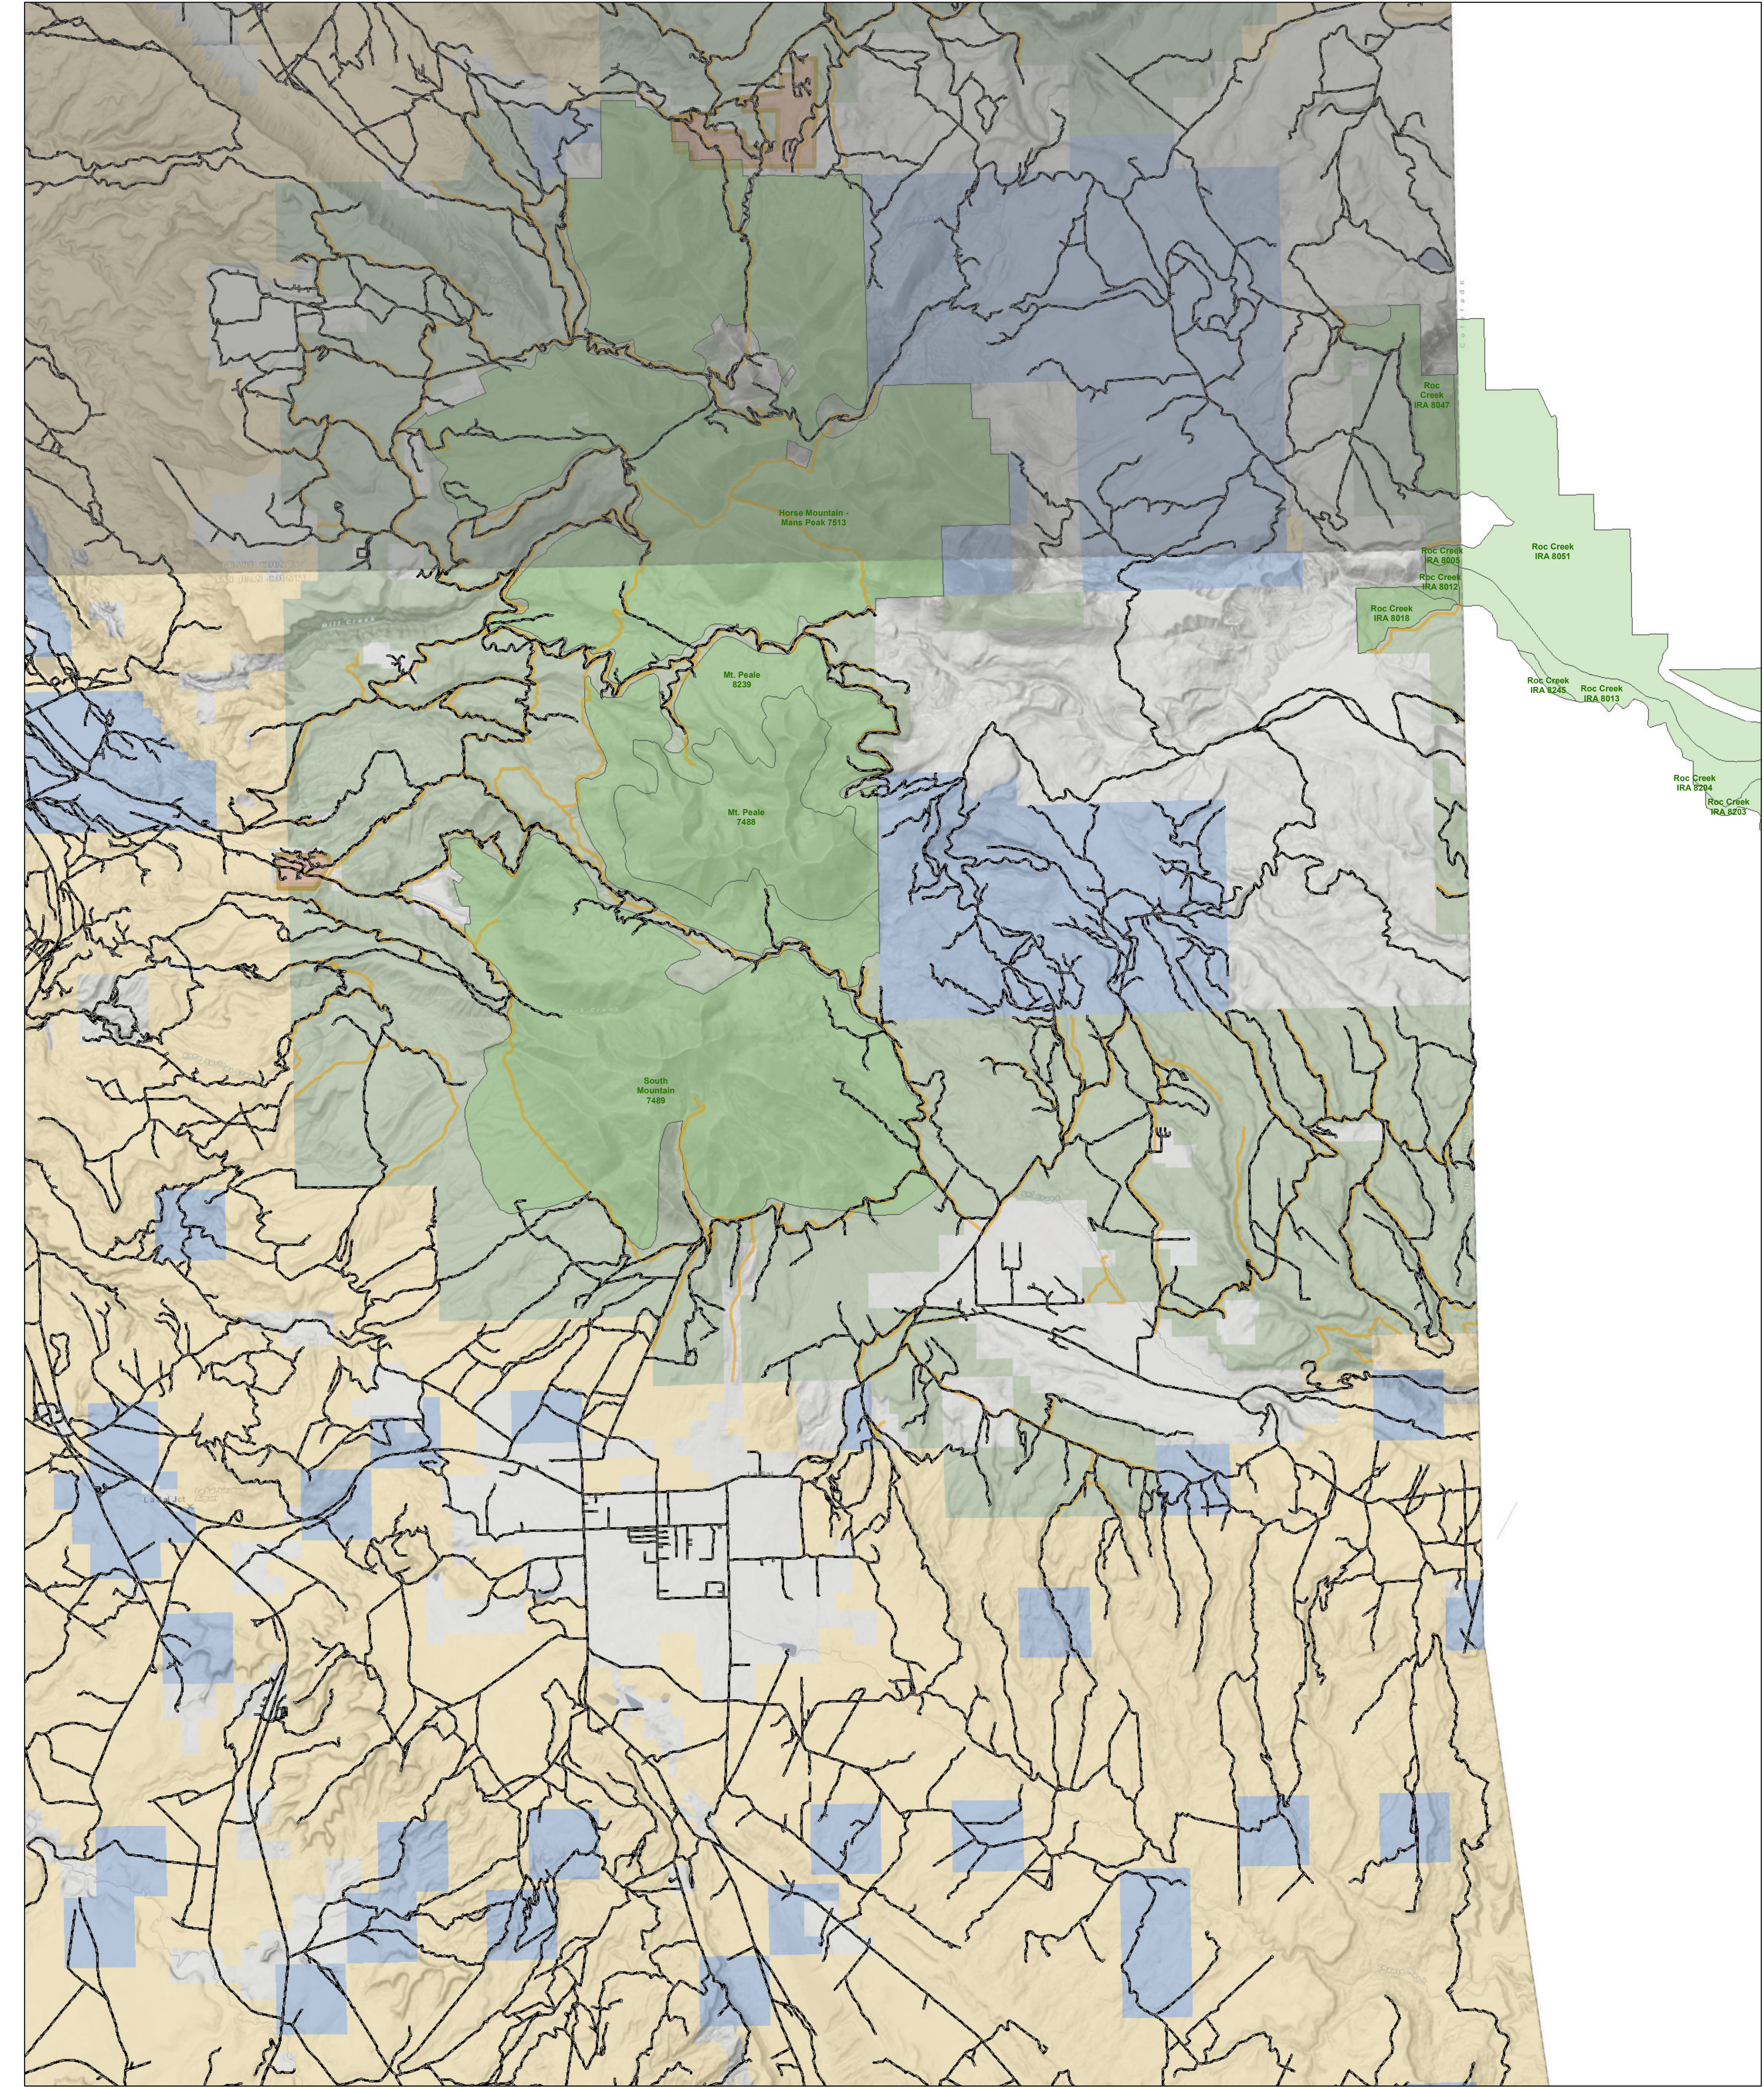

San Juan - Inventoried Roadless Areas

Legend

Current 2018 Roads - AGRC	National Recreation Area	Private
1995 Utah Roads in USFS	National Monument	SITLA
Roadless Boundary	National Park	State Sovereign Land
SanJuanRoadless	US Forest Service	State Parks
SanJuanRoadless2	Wilderness	Wildlife Reserve
Wildlife Urban Interface	National Wildlife Refuge	Other State
BLM	Military	Tribal Lands