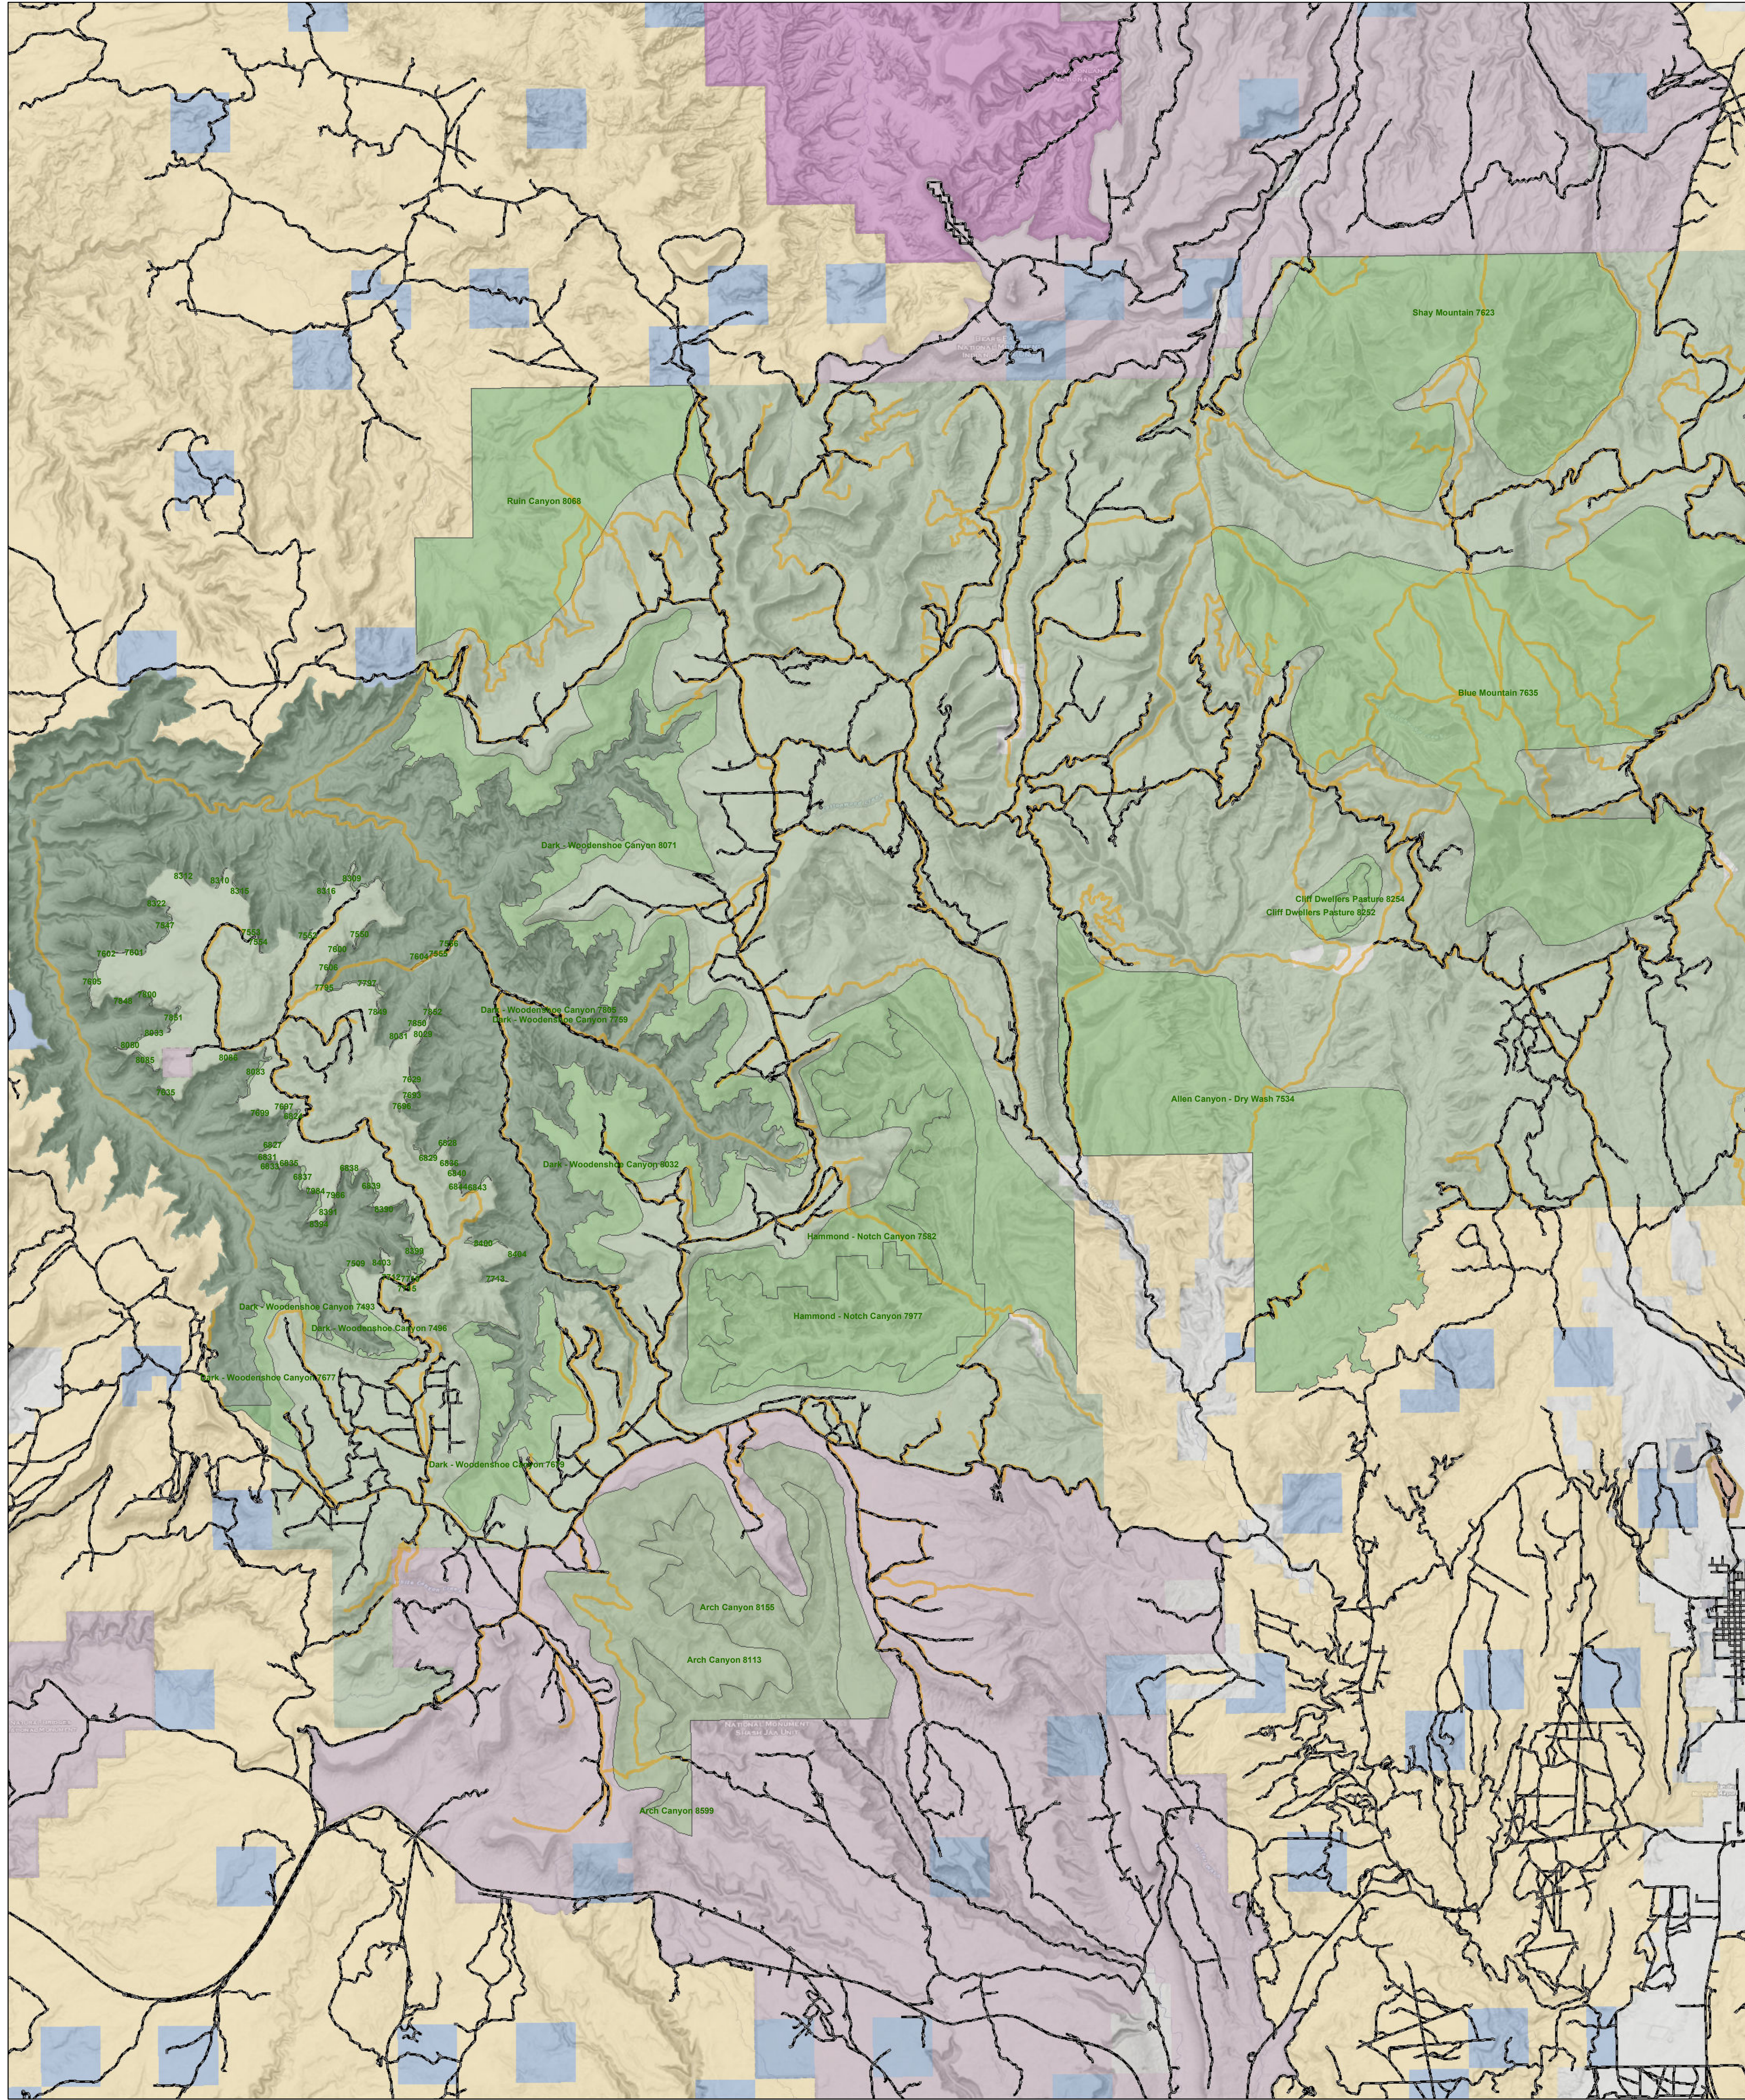

San Juan - Inventoried Roadless Areas

Legend

Current 2018 Roads - AGRC	National Recreation Area	Private
1995 Utah Roads in USFS	National Monument	SITLA
Roadless Boundary	National Park	State Sovereign Land
SanJuanRoadless	US Forest Service	State Parks
SanJuanRoadless2	Wilderness	Wildlife Reserve
Wildlife Urban Interface	National Wildlife Refuge	Other State
BLM	Military	Tribal Lands